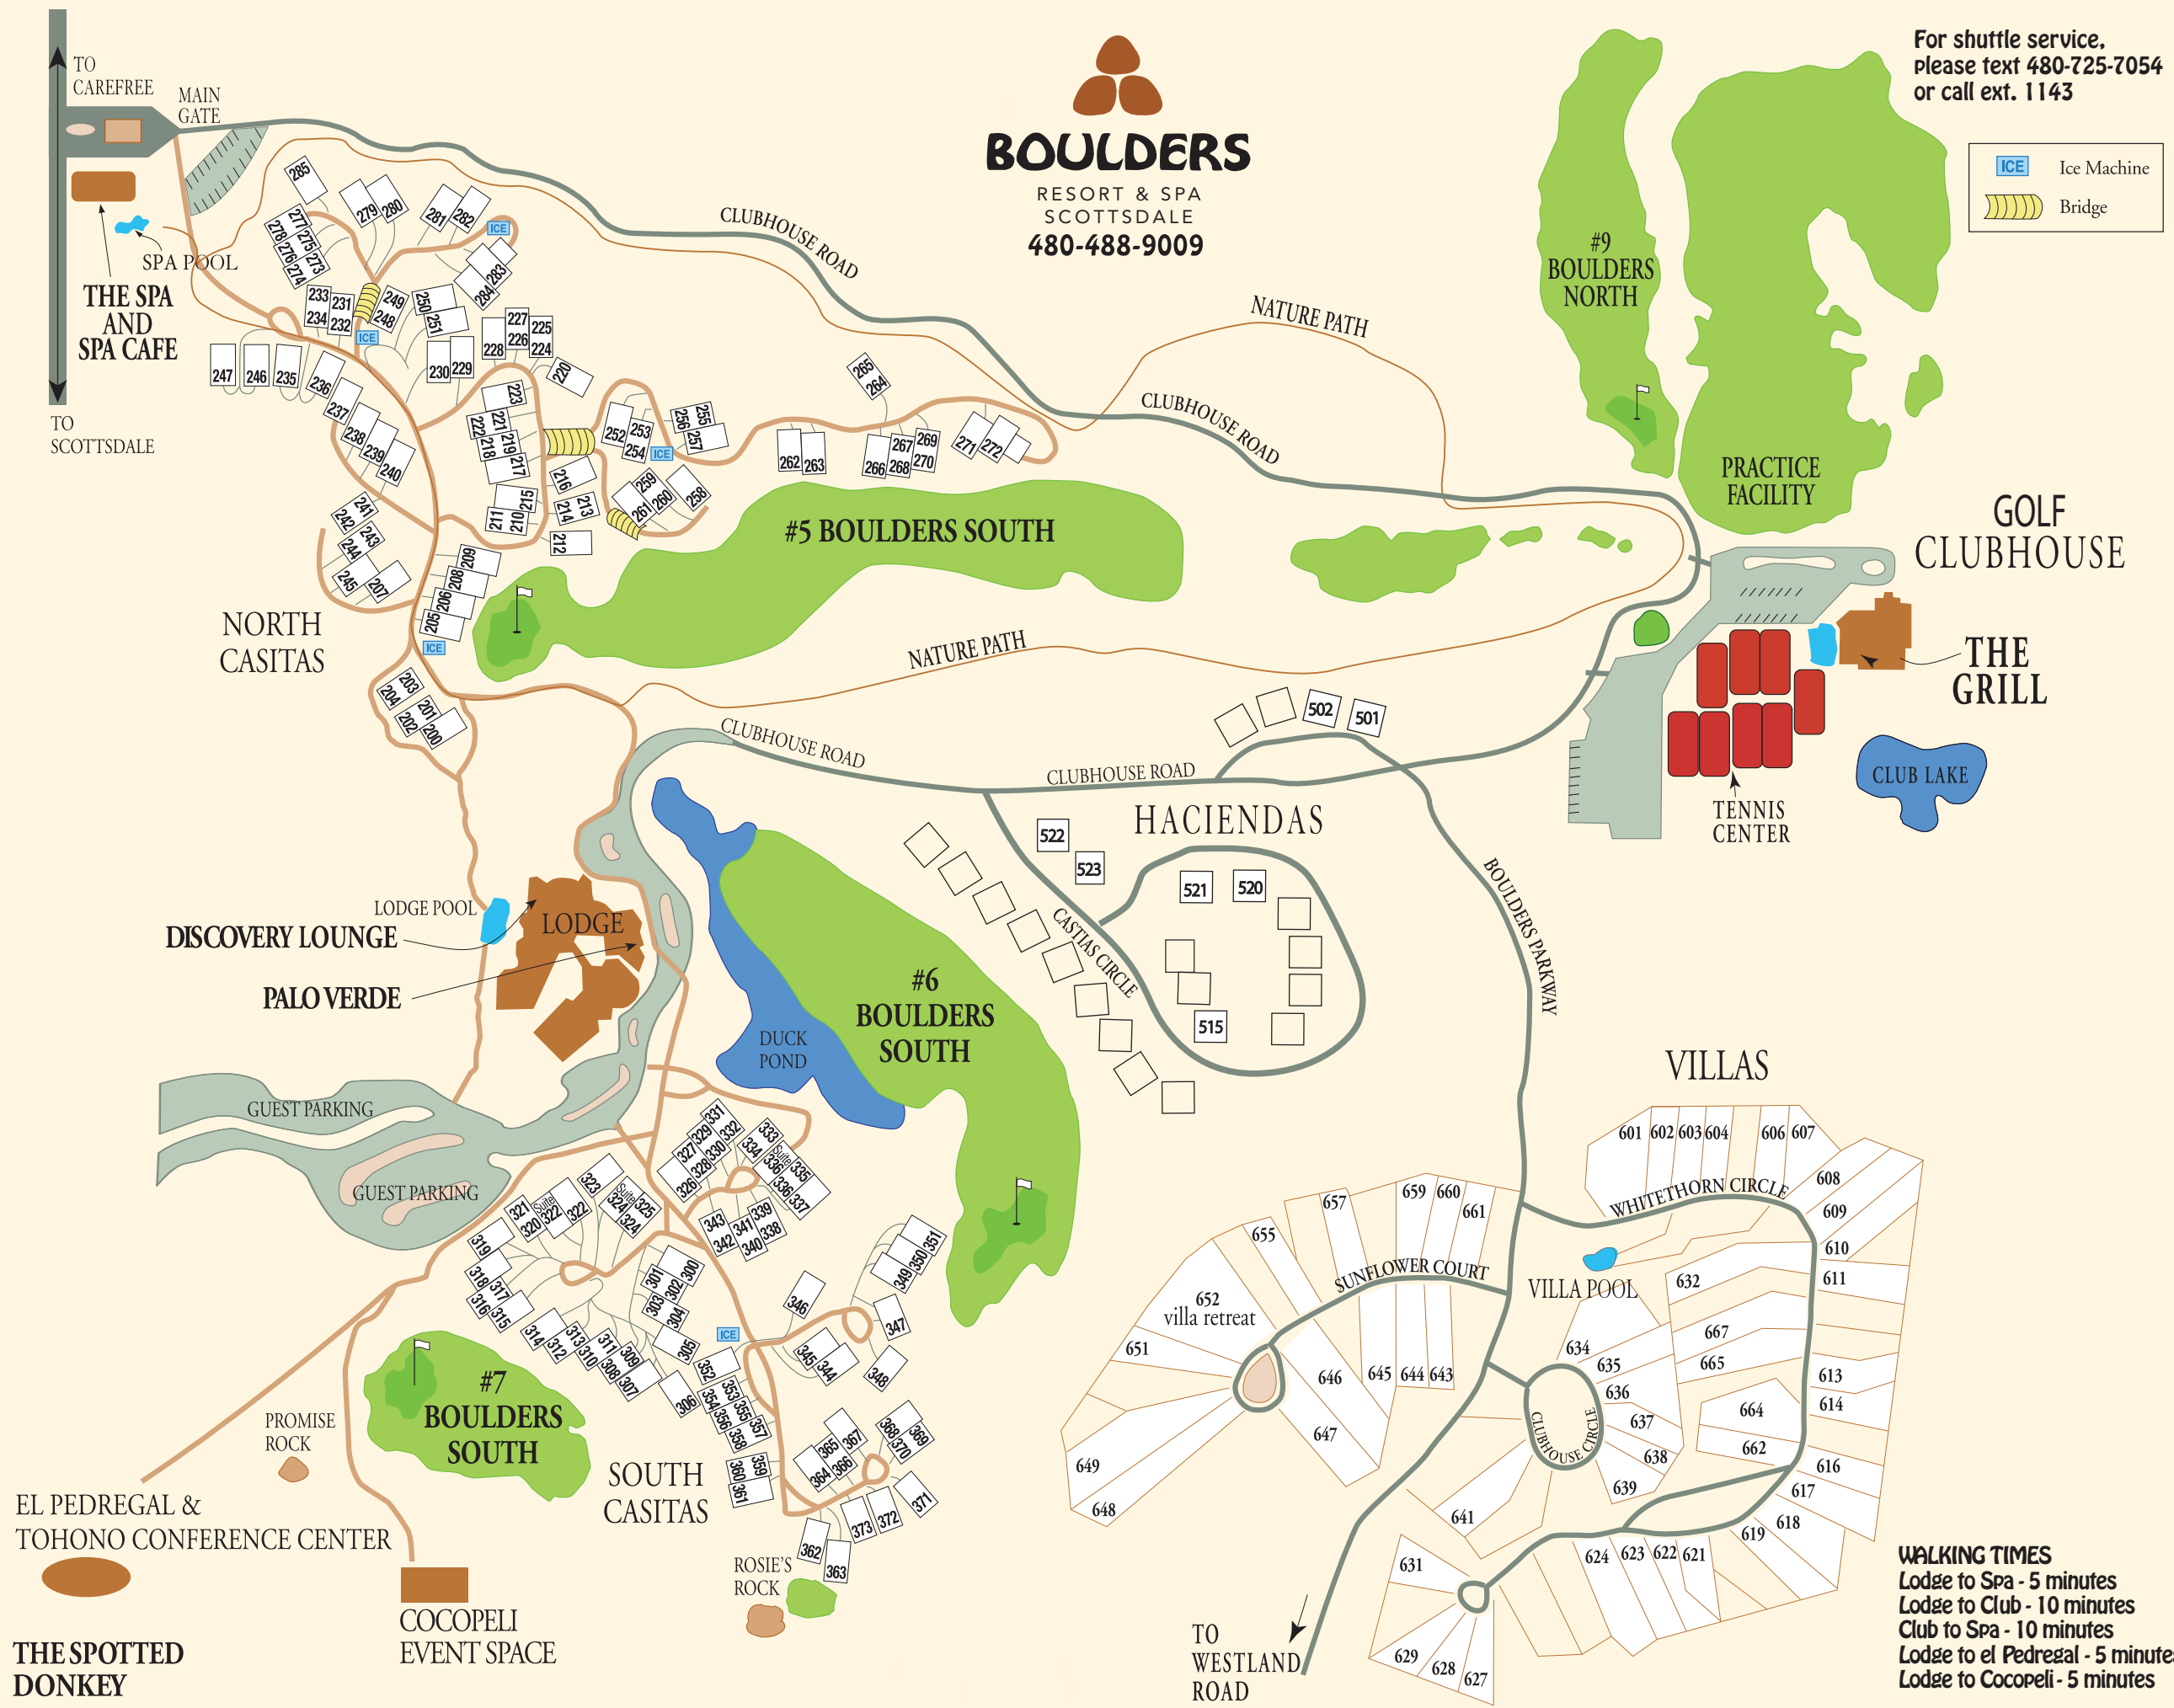

BOULDERS

RESORT & SPA
SCOTTSDALE
480-488-9009

For shuttle service,
please text 480-725-7054
or call ext. 1143

ICE Ice Machine
 Bridge

WALKING TIMES
 Lodge to Spa - 5 minutes
 Lodge to Club - 10 minutes
 Club to Spa - 10 minutes
 Lodge to el Pedregal - 5 minutes
 Lodge to Cocopeli - 5 minutes

THE SPOTTED DONKEY

TO WESTLAND ROAD